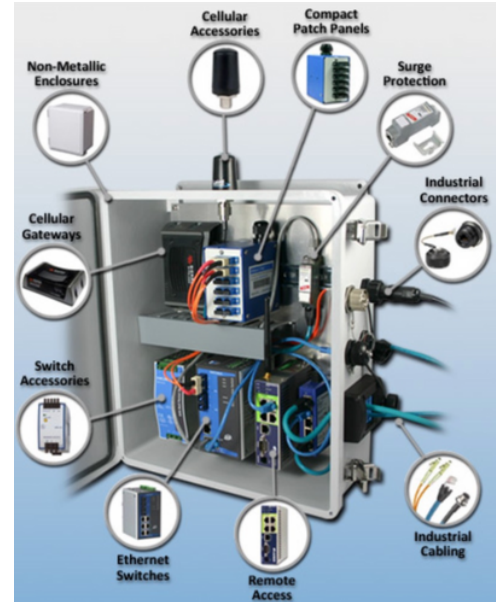

LTE Cellular Is Ideal For

- Remote Facilities & Work Sites
- Security, Productivity & Controls
- Law Enforcement & First Responders
- Monitoring Construction Sites
- Scientific & Wildlife Studies

How It Works

If you have cell phone service at your project location, you will most likely be able to use LTE cellular communications to access your video system.

Our high gain antenna systems gather much more signal strength compared to the antenna in your cell phone.

Hundreds of Camera Models to Choose From

Other Major LTE System Components

Ships Plug & Play Ready, Includes Technical Support

No Power? No Problem!

We can supply you with a solar electric power plant.

Get more from your LTE camera system when you add the RadiusVision IoT Platform