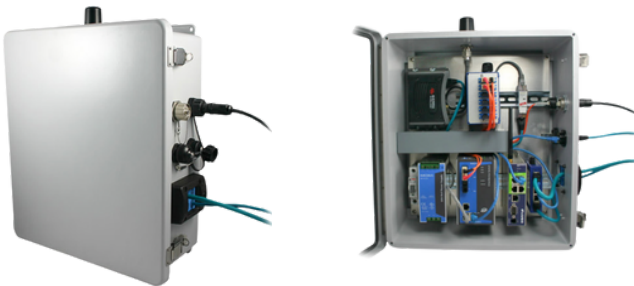

LTE Cellular Is Ideal For

- Remote Facilities & Work Sites
- Security, Productivity & Controls
- Law Enforcement & First Responders
- Monitoring Construction Sites
- Scientific & Wildlife Studies

How It Works

If you have cell phone service at your project location, you will most likely be able to use LTE cellular communications to access your video system.

Our high gain antenna systems gather much more signal strength compared to the antenna in your cell phone.